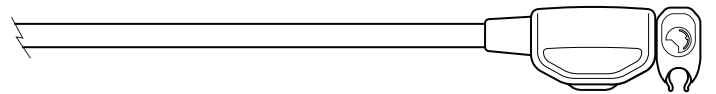

HIPLÖK POP

WEARING PRODUCT:

LOCKING PRODUCT:

| | |
|------------------------|---|
| LOCK TYPE | Cable Lock |
| SECURITY RATING | Medium |
| SECURITY AWARDS | ENRA |
| DIMENSIONS | 1390 x 230 x 40 mm |
| LOCKING LENGTH | 130cm |
| WEIGHT | 350g |
| FEATURES | 10mm Steel Cable Quick locking mechanism CLIP + RIDE System |