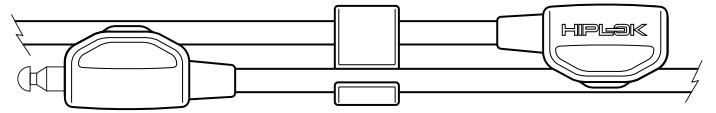

HIPLÖK POP

WEARING PRODUCT:

LOCKING PRODUCT:

| | |
|------------------------|---|
| LOCK TYPE | Cable Lock |
| SECURITY RATING | Medium |
| SECURITY AWARDS | ENRA |
| DIMENSIONS | 1390 x 230 x 40 mm |
| LOCKING LENGTH | 130cm |
| WEIGHT | 350g |
| FEATURES | 10mm Steel Cable Quick locking mechanism CLIP + RIDE System |