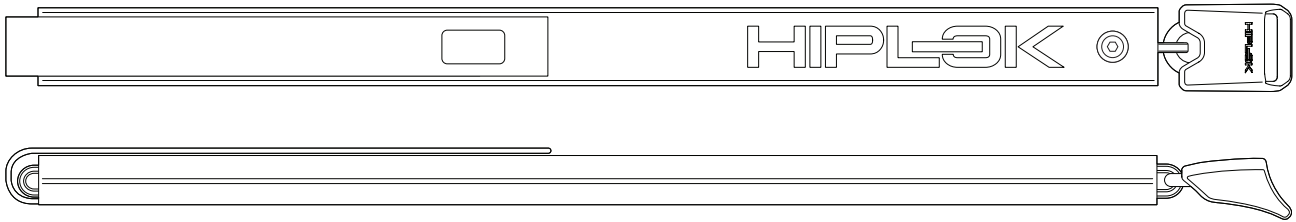

HIPLÖK LITE (NON-CODED KEYS)

WEARING PRODUCT:

LOCKING PRODUCT:

LOCK TYPE	Wearable Chain Lock
SECURITY RATING	Medium
SECURITY AWARDS	Sold Secure Bronze, SBSC, ENRA
DIMENSIONS	780 x 50 x 30mm
SIZING	Waist 28" - 44"
LOCKING LENGTH	750mm
WEIGHT	1000g
FEATURES	8mm Hardened Steel Shackle 6mm Hardened Steel Chain 3 x Coded Replaceable Keys Patented buckle fastening High Visibility Sleeve (SUPERBRIGHT Version)

COLOURS / CODES

- All Black
LT1AB
- Black & White
LT1BW
- Black & Pink
LT1BP
- SUPERBRIGHT
LT1SB

REGISTER YOUR HIPLÖK NOW

LIFETIME WARRANTY

We stand by the quality of our locks and are proud to offer lifetime warranty on all Hiplok keyed chain and D locks. Register your lock now for piece of mind.