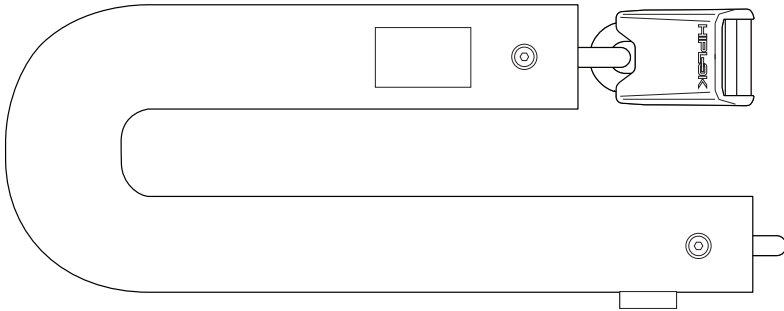

HIPLØK HOMIE SILVER

NOT SUITABLE TO BE WORN

| | |
|------------------------|---|
| LOCK TYPE | Multiple Bike Chain Lock |
| SECURITY RATING | High |
| SECURITY AWARDS | Sold Secure Silver, SBSC, ENRA |
| DIMENSIONS | 220 x 300 20mm |
| LOCKING LENGTH | 1200mm |
| WEIGHT | 2600g |
| FEATURES | 12mm Hardened steel shackle 8mm Hardened steel chain 3 x coded replaceable keys |
| COLOURS / CODES | ● All Black HOMS1AB |