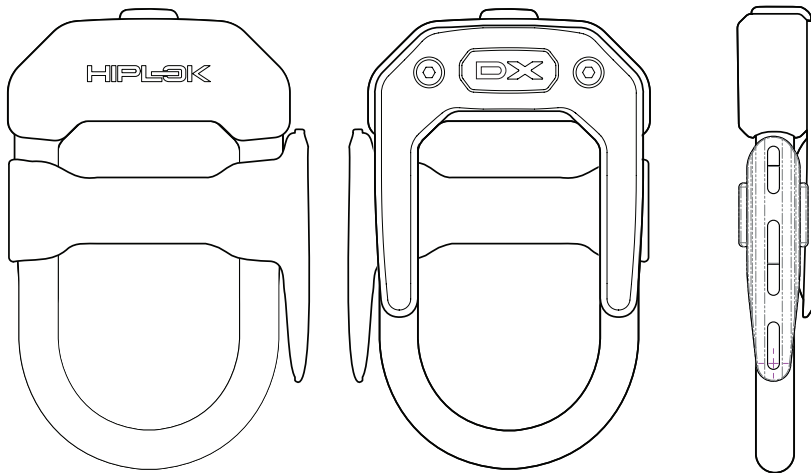

HIPLØK DXF

LOCK TYPE	D / U Lock
SECURITY RATING	Maximum
SECURITY AWARDS	Sold Secure Gold (DX ONLY), Varefakta, ENRA
DIMENSIONS	220 x 150 x 35mm
INTERNAL LOCKING	150mm x 85mm
WEIGHT	1160g
FEATURES	14mm Hardened Steel Shackle Anti-Rotation Dual Locking Tabs Easy Install of bracket via bottle mounts 3 x Coded Replaceable Keys CLIP + RIDE System
COLOURS / CODES	● All Black DXF1AB