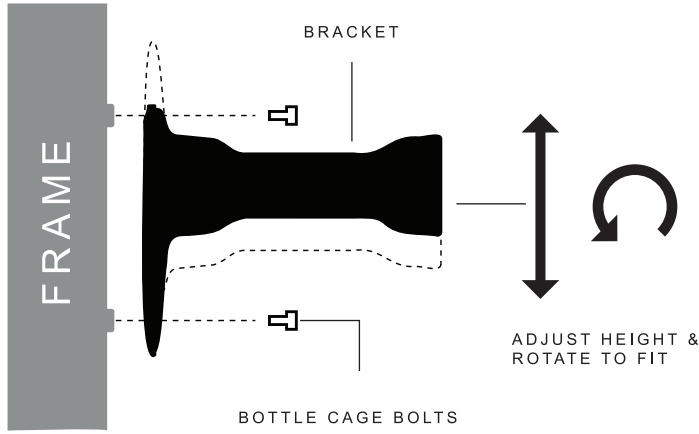

Full Terms and Conditions at www.hiplok.com/register

WWW.HIPLØK.COM/REGISTER

HIPLÖK DXF

INSTALL BRACKET ON BOTTLE MOUNTS:

ALWAYS CARRY LOCK SHACKLE END DOWN:

CAUTION - NOTE ORIENTATION OF BICYCLE: