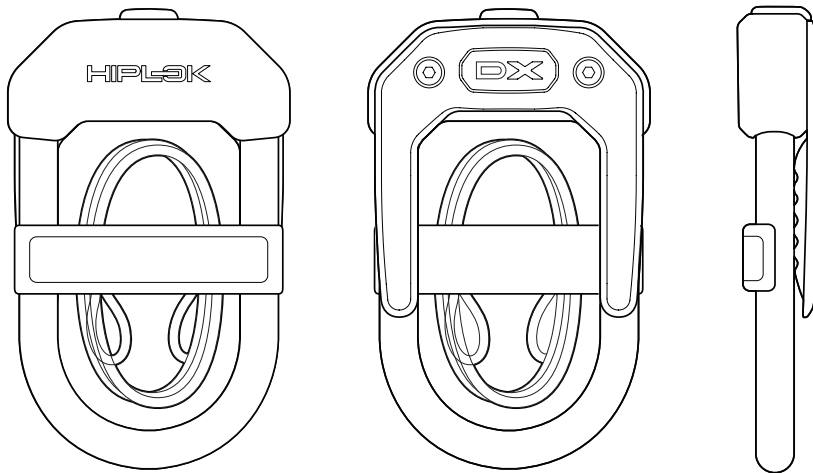

## HIPLÖK DXC

<b>LOCK TYPE</b>	D / U Lock
<b>SECURITY RATING</b>	Maximum
<b>SECURITY AWARDS</b>	Sold Secure Gold, Varefakta
<b>DIMENSIONS</b>	220 x 135 x 35mm
<b>INTERNAL DIMENSIONS</b>	150 x 85mm
<b>WEIGHT</b>	1200g
<b>FEATURES</b>	14mm Hardened Steel Shackle Anti-Rotation Dual Locking Tabs 5mm Accessory Cable (1m Length) 3 x Coded Replaceable Keys CLIP + RIDE System
<b>COLOURS / CODES</b>	● All Black DXC1AB