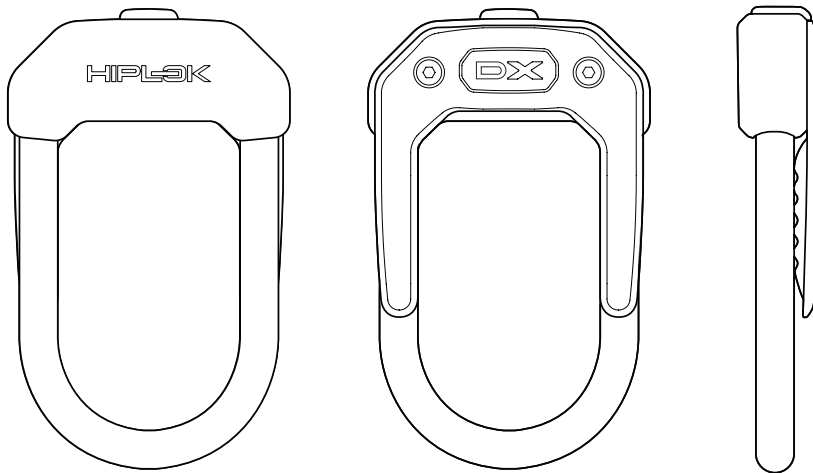

## HIPLÖK DX

<b>LOCK TYPE</b>	D / U Lock
<b>SECURITY RATING</b>	Maximum
<b>SECURITY AWARDS</b>	Sold Secure Gold, Varefakta
<b>DIMENSIONS</b>	220 x 135 x 35mm
<b>INTERNAL DIMENSIONS</b>	150mm x 85mm
<b>WEIGHT</b>	1100g
<b>FEATURES</b>	14mm Hardened Steel Shackle Anti-Rotation Dual Locking Tabs Slim profile / Optimised Weight 3 x Coded Replaceable Keys CLIP + RIDE System
<b>COLOURS / CODES</b>	<span style="display: inline-block; width: 10px; height: 10px; background-color: black; border-radius: 50%; margin-right: 5px;"></span> All Black DX1AB <span style="display: inline-block; width: 10px; height: 10px; background-color: orange; border-radius: 50%; margin-left: 20px; margin-right: 5px;"></span> Orange DX1OR