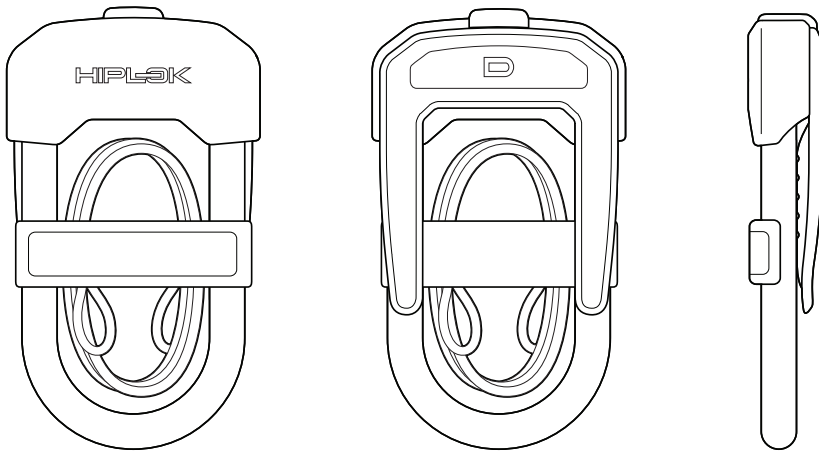

HIPLØK DC

| | |
|----------------------------|--|
| LOCK TYPE | D / U Lock |
| SECURITY RATING | High |
| SECURITY AWARDS | Sold Secure Silver, SBSC, Varefakta |
| DIMENSIONS | 200 x 120 x 30mm |
| INTERNAL DIMENSIONS | 135 x 70mm |
| WEIGHT | 1075g |
| FEATURES | 13mm Hardened Steel Shackle 5mm Accessory Cable (1m Length) 3 x Coded Replaceable Keys CLIP + RIDE System |
| COLOURS / CODES | <ul style="list-style-type: none"> ● All Black DC1AB |