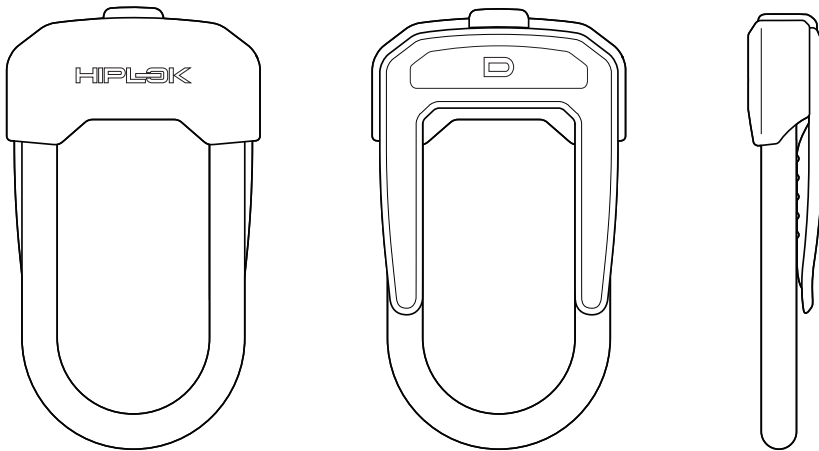

HIPLØK D

LOCK TYPE	D / U Lock
SECURITY RATING	High
SECURITY AWARDS	Sold Secure Silver, SBSC, Varefakta, ENRA
DIMENSIONS	200 x 120 x 30mm
INTERNAL DIMENSIONS	135 x 70mm
WEIGHT	990g
FEATURES	13mm Hardened Steel Shackle 3 x Coded Replaceable Keys CLIP + RIDE System
COLOURS / CODES	● All Black D1AB