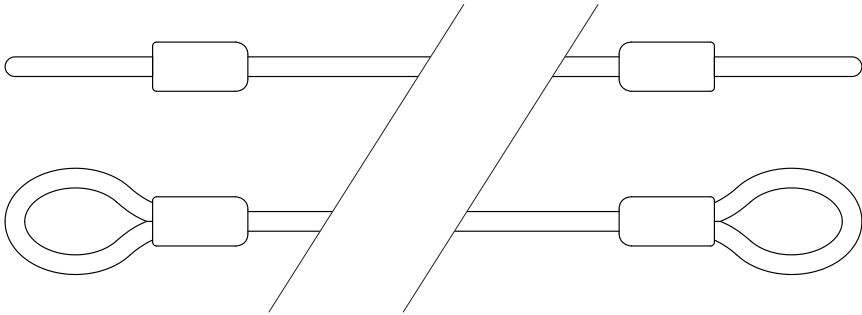

## HIPLÖK 2MC

---

<b>LOCK TYPE</b>	Looped Cable
<b>SECURITY RATING</b>	Basic
<b>SECURITY AWARDS</b>	-
<b>DIMENSIONS</b>	220 x 300 x 20 mm
<b>LOCKING LENGTH</b>	200cm
<b>WEIGHT</b>	375g
<b>FEATURES</b>	10mm steel looped cable Wheel and accessory security 2m locking length
<b>COLOURS / CODES</b>	● All Black 2MC1AB